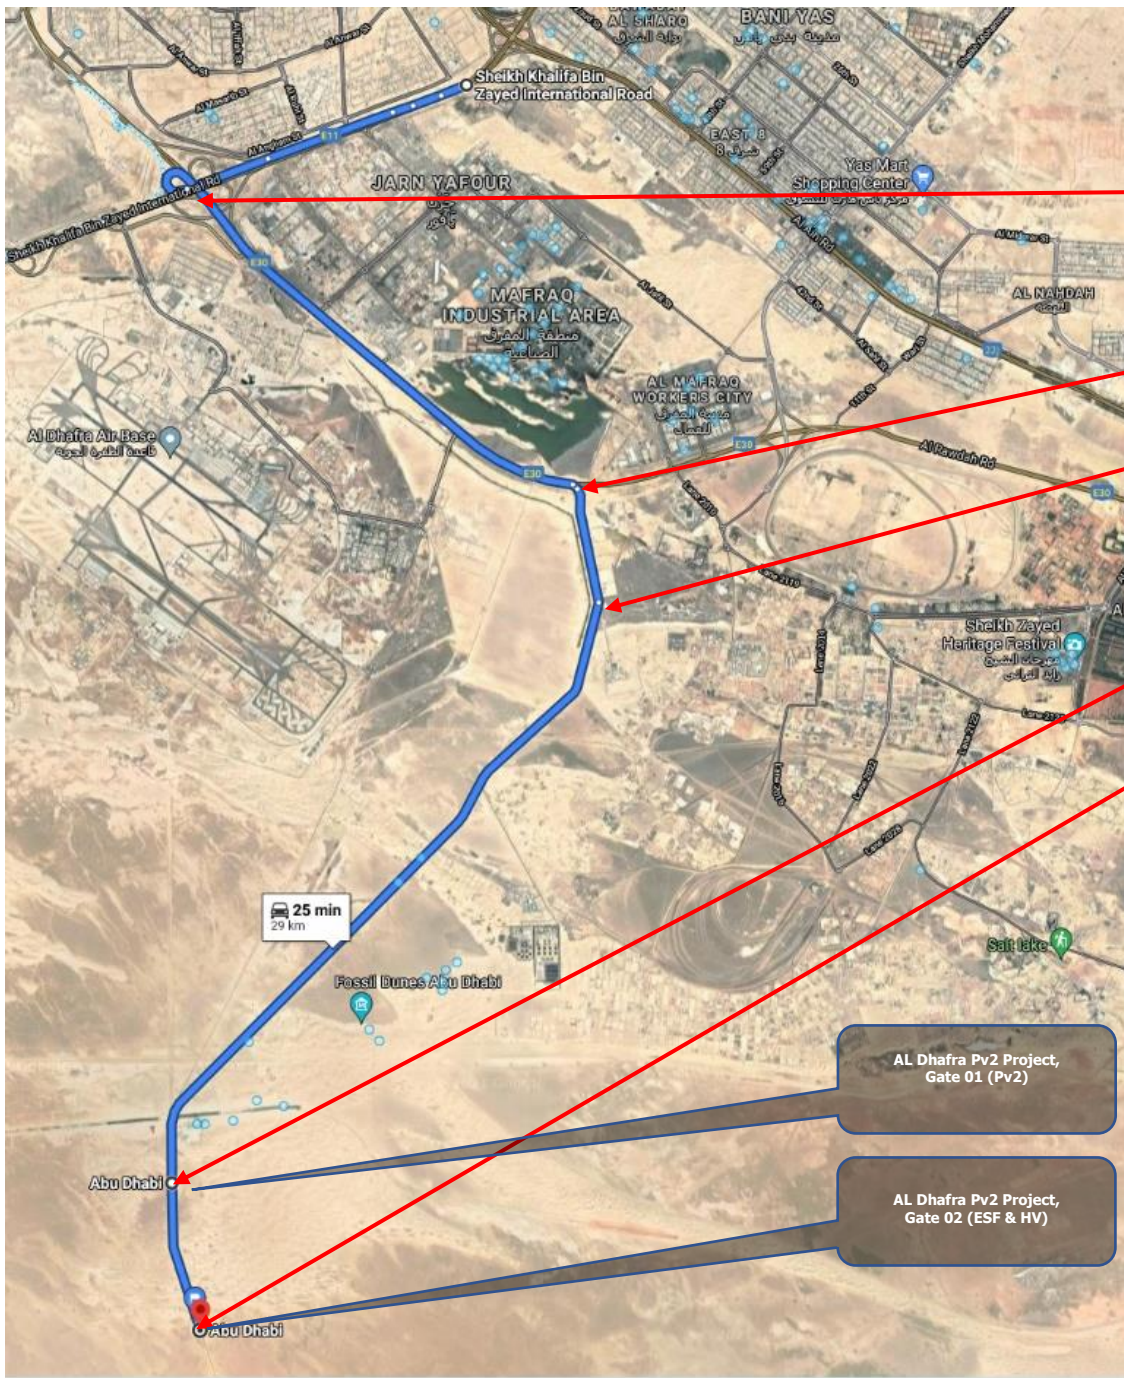

AL Dhafra Pv2 Project Location Map (Direction from Sheikh Khalifa Bin Zayed Internation Road(E11 North))

- Head southwest on Sheikh Khalifa Bin Zayed International Rd/Sheikh Maktoum Bin Rashed Rd/Shk. Khalifa Bin Zayed Al Nahyan Int'l Rd/E11
- Keep right to take the truck road Exit (Abu Dhabi - Al Ain Truck Rd/Al Rawdah Rd/E30) , Merge in the truck road
- After the planted trees for Al Dhafra Air Base on your right finished Take the exit toward Lane 2004,

- Slight right and keep right onto Lane 2006

- Continue straight for 13 KM till you find the Project gate on the right: AL Dhafra Pv2 Project, Gate 01 (Pv2) will be on the right
- AL Dhafra Pv2 Project, Gate 02 (ESF & HV), will be on the right.

Click or Scan QR Code for location	
AL Dhafra Pv2 Project, Gate 01 (Pv2)	AL Dhafra Pv2 Project, Gate 02 (ESF & HV)